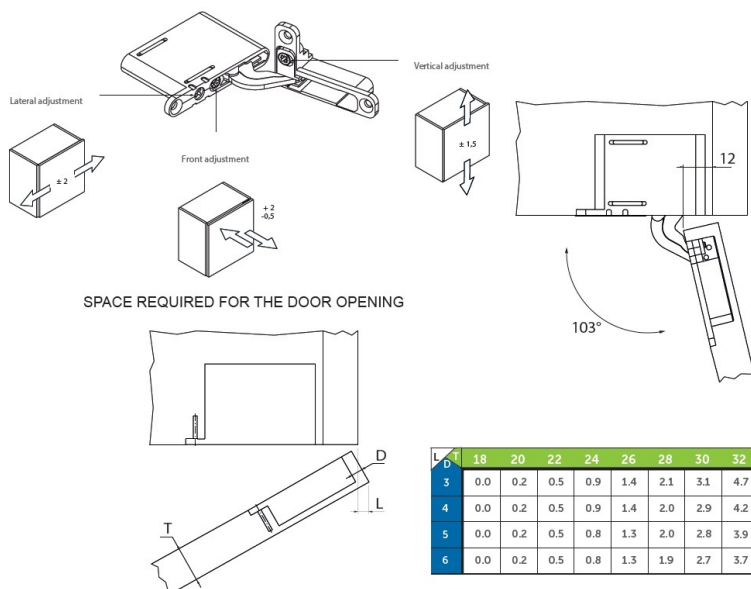

PRODUCT SHEET

Description:

Cabinet Hinge "3D", 103 DG, Soft Close, Zamak, Black, Left, Max Load Capacity: 20 KG per Door

Item number:

15.04.002-0

Units	Box	Carton	HS Code	Barcode
Pcs.	1	100	8302100090	
				5704866508490

SISO A/S

Mileparken 11
DK-2740 Skovlunde
Denmark
VAT: DK 24786013

Phone +45 45 830 900

www.siso.dk
siso@siso.dk

Danske Bank
Nytorv Branch
Copenhagen
SWIFT: DABADKKK

Account no.
4180 3112 112936
IBAN Account
DK7230003112112936